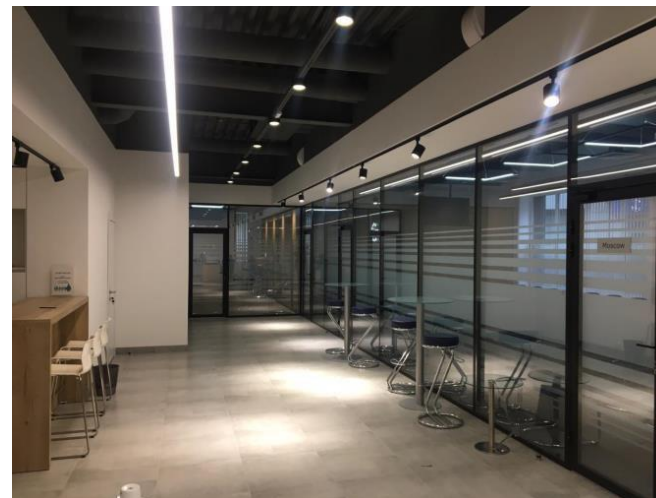

# CONFERENCE SPACE ASSOCIATION OF EUROPEAN BUSINESSES

Moscow, Butyrsky val, 68/70,  
bldg.1, office 13

The conference space of AEB includes:

**Spacious welcome zone  
for cocktail reception or  
coffee breaks**

**3 transforming halls,  
well-equipped for your  
events**

**Up-to-date equipment  
that provides  
opportunity to hold  
hybrid events**

## Hall 'Moscow' (up to 35 people with a round-table arrangement)

Rent	For AEB members	For non-members
Up to 4 hours	6 000 RUB/hour	7 000 RUB/hour
More than 4 hours	5 500 RUB/hour	6 500 RUB/hour
Equipment (Video wall, sound system, clicker)	11 000 RUB/event	12 000 RUB/event